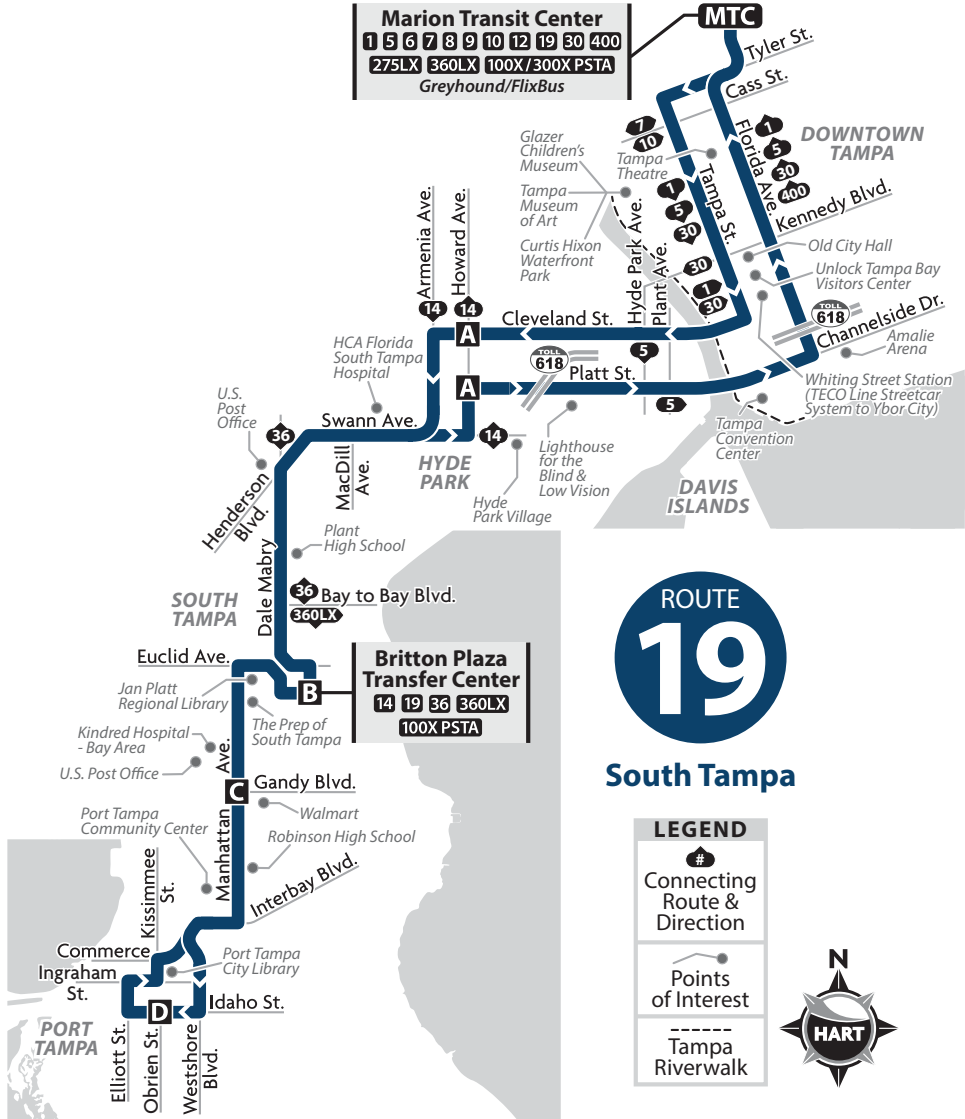

ROUTE 19 SOUTH TAMPA

SOUTHBOUND TO SOUTH TAMPA

WEEKDAY - SOUTHBOUND

Marion Transit Center MTC DEPARTS	Cleveland St. @ Howard Ave. A	ARRIVES	Britton Plaza Transfer Center B DEPARTS	Manhattan Ave. @ Gandy Blvd. C	Idaho St. @ O'Brien St. D ARRIVES
5:30	5:42	6:00	6:05	6:17	6:30
6:30	6:44	7:04	7:09	7:21	7:34
7:30	7:44	8:04	8:09	8:21	8:34
8:30	8:44	9:04	9:09	9:21	9:33
9:30	9:43	10:03	10:08	10:20	10:32
10:30	10:43	11:03	11:08	11:20	11:32
11:30	11:43	12:03	12:08	12:20	12:32
12:30	12:43	1:03	1:08	1:20	1:32
1:30	1:43	2:03	2:08	2:20	2:32
2:30	2:43	3:03	3:08	3:20	3:33
3:30	3:44	4:04	4:09	4:21	4:34
4:30	4:44	5:04	5:09	5:21	5:34
5:30	5:44	6:04	6:14	6:25	6:36
6:30	6:42	6:59	7:09	7:20	7:31
7:30	7:42	7:59	8:09	8:20	8:31
8:30	8:42	8:59	9:09	9:20	9:31
9:30	9:42	9:59	10:09	10:19	10:29
10:30	10:40	10:55	11:05	11:15	11:25

P.M. Times are shown in *bold/italic*.
Schedule times subject to delay due to traffic conditions, weather or unforeseen events.

ROUTE 19 SOUTH TAMPA

NORTHBOUND TO DOWNTOWN TAMPA

WEEKDAY - NORTHBOUND

Idaho St. @ O'Brien St. D DEPARTS	Manhattan Ave. @ Gandy Blvd. C	ARRIVES	Britton Plaza Transfer Center B DEPARTS	Platt St. @ Howard Ave. A	Marion Transit Center MTC ARRIVES
4:55	5:05	5:15	5:20	5:35	5:45
5:47	5:57	6:07	6:12	6:31	6:45
6:44	6:57	7:07	7:12	7:31	7:45
7:44	7:57	8:07	8:12	8:31	8:45
8:46	8:59	9:09	9:14	9:32	9:45
9:47	9:59	10:09	10:14	10:32	10:45
10:47	10:59	11:09	11:14	11:32	11:45
11:47	11:59	12:09	12:14	12:32	12:45
12:47	12:59	1:09	1:14	1:32	1:45
1:47	1:59	2:09	2:14	2:32	2:45
2:45	2:57	3:07	3:12	3:31	3:45
3:44	3:57	4:07	4:12	4:31	4:45
4:44	4:57	5:07	5:12	5:31	5:45
5:44	5:57	6:07	6:17	6:33	6:45
6:46	6:57	7:07	7:17	7:33	7:45
7:46	7:57	8:07	8:17	8:33	8:45
8:46	8:57	9:07	9:17	9:33	9:45
9:46	9:57	10:07	10:17	10:33	10:45